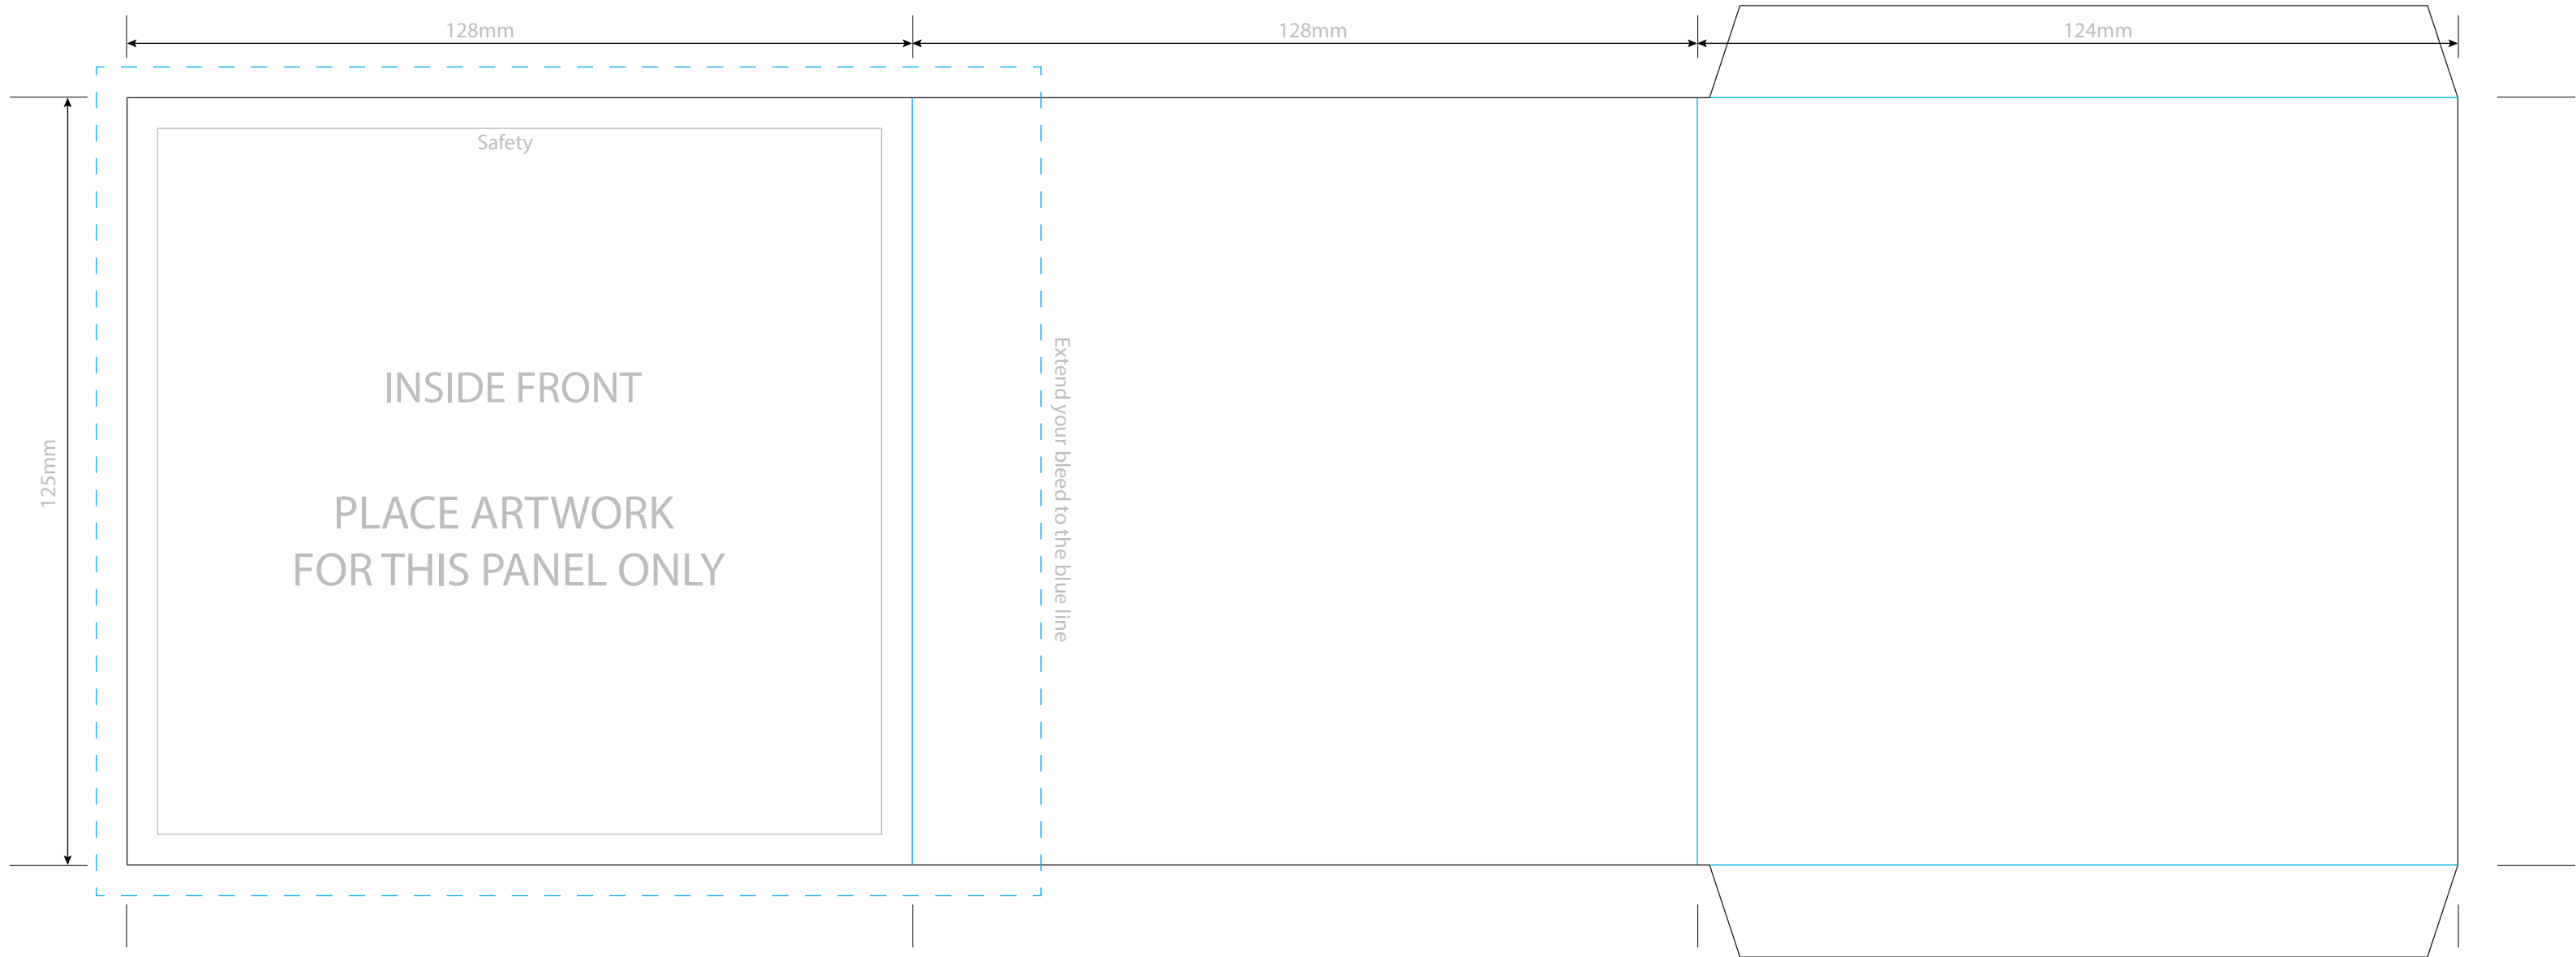

124mm

128mm

128mm

Safety

Safety

Safety

INSIDE BACK

BACK COVER

FRONT COVER

Extend your bleed to the blue line

125mm

128mm

128mm

124mm

125mm

Safety

INSIDE FRONT
PLACE ARTWORK
FOR THIS PANEL ONLY

Extend your bleed to the blue line